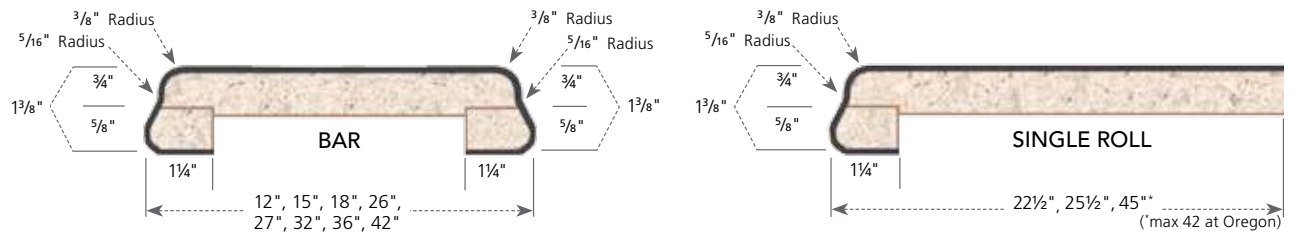

All measurements in inches. Drawings not to scale.

VTDimensions.com | 1-888-287-8356
1000 Industrial Park | P.O. Box 490 | Holstein, IA 51025

©2015 VT Industries, Inc. All rights reserved.
NPGV 0615