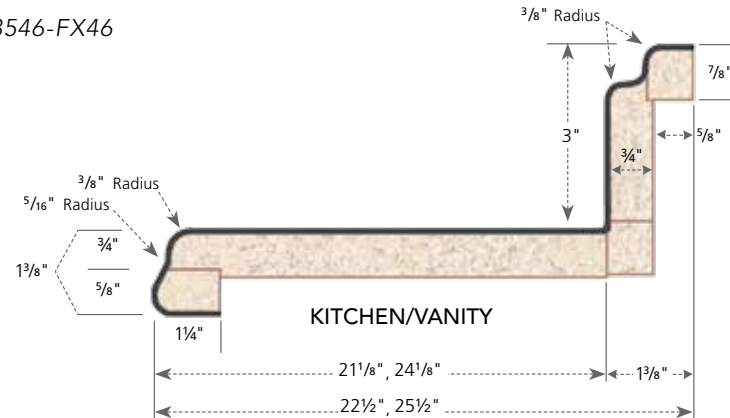

All measurements in inches. Drawings not to scale.

VTDimensions.com | 1-888-287-8356
1000 Industrial Park | P.O. Box 490 | Holstein, IA 51025

©2015 VT Industries, Inc. All rights reserved.
NPGV 0615